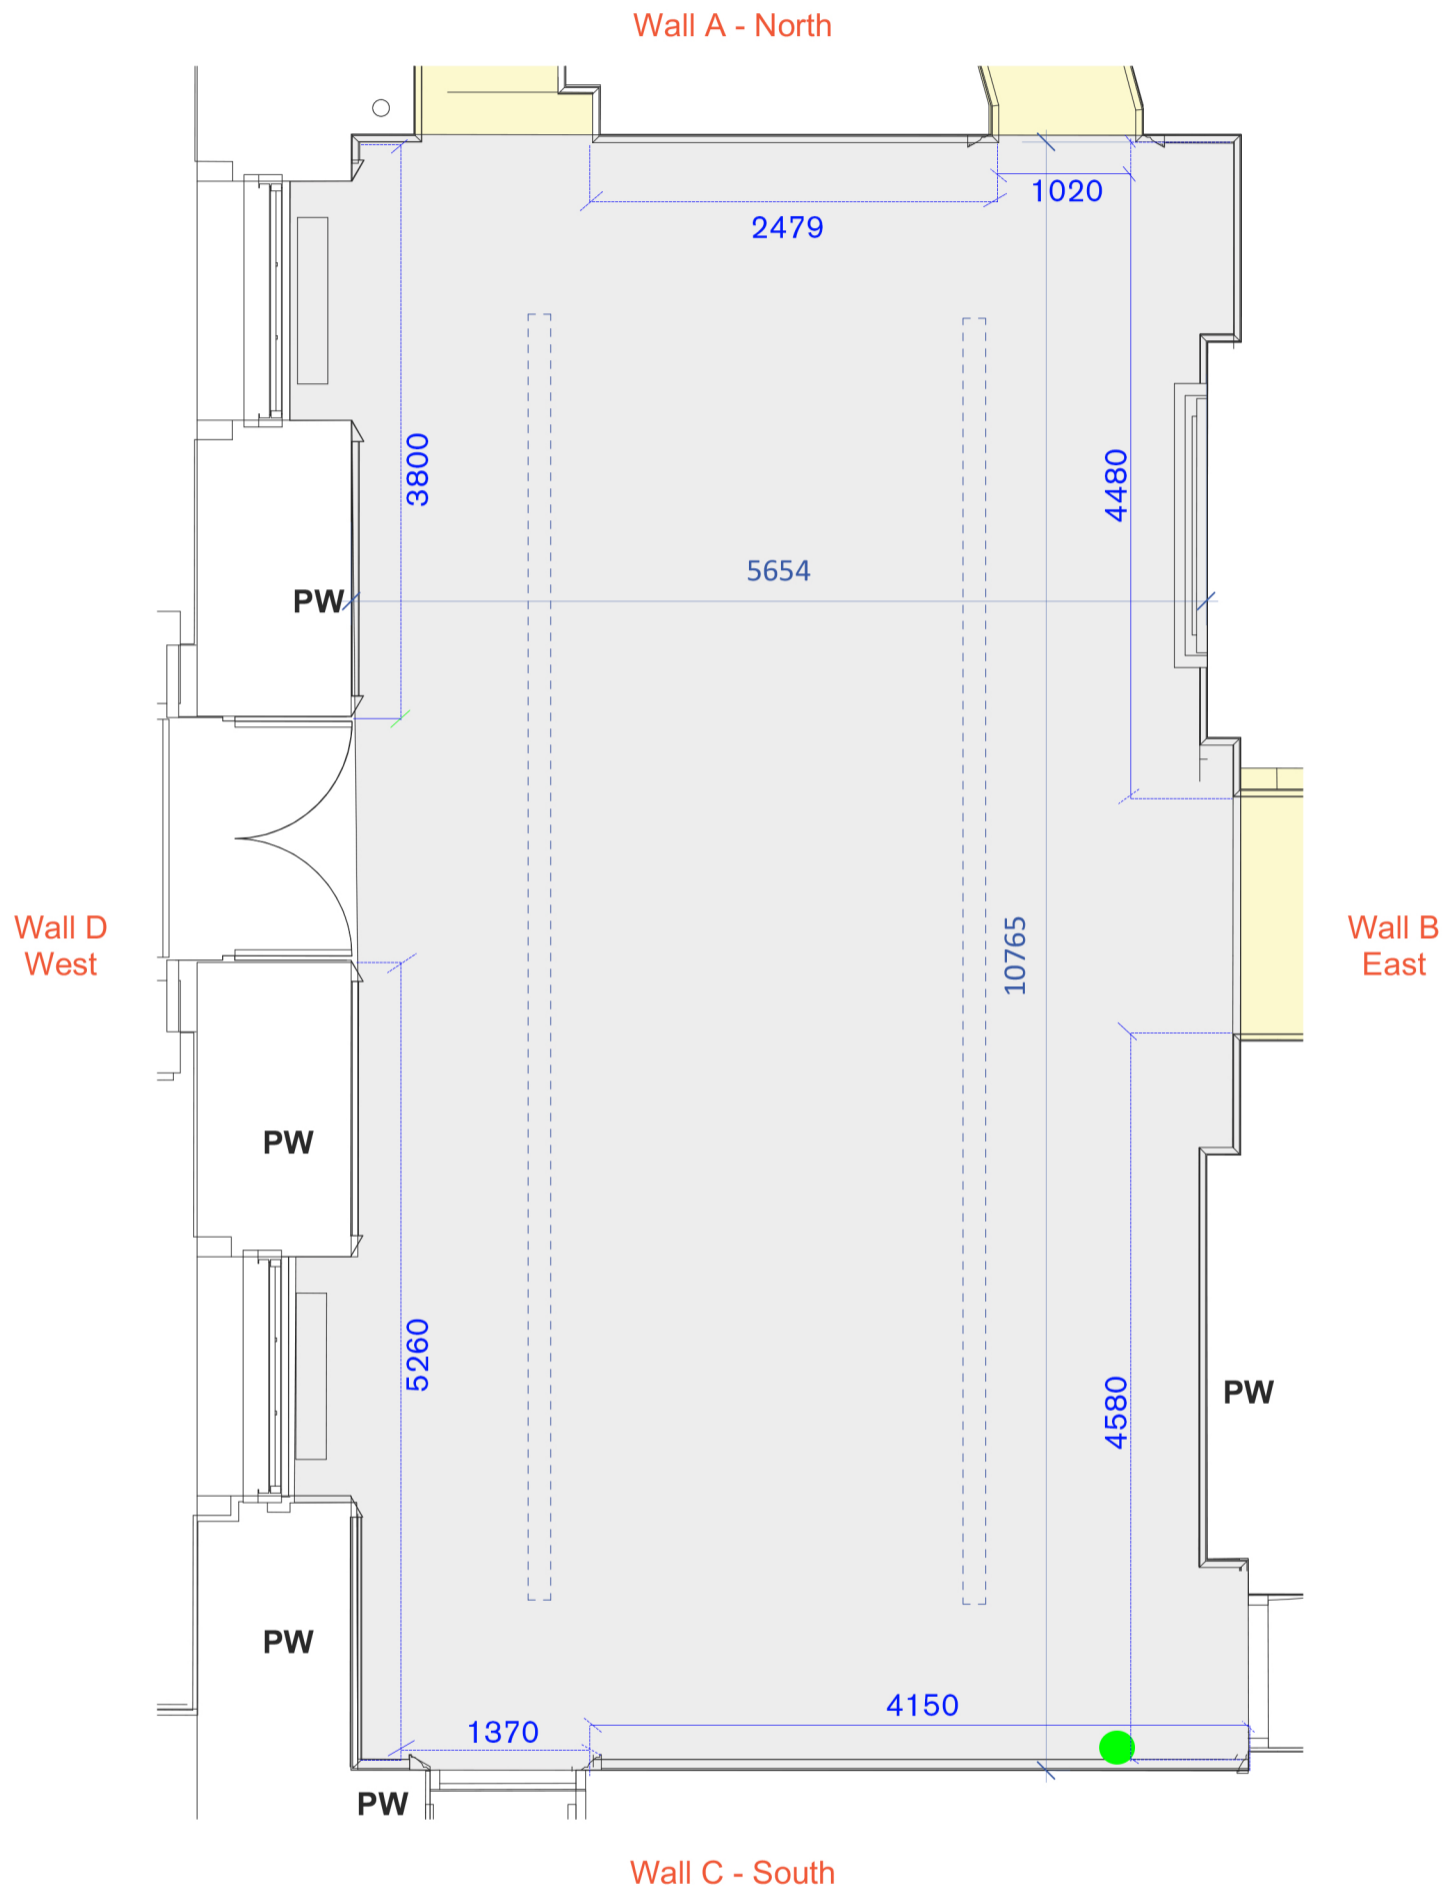

LONDON DESIGN BIENNALE

ROOM 20 (EW G42) EAST WING - SOMERSET HOUSE - PLAN

KEY

-  Lighting track
-  Use of power point: Indicate which power point you wish to use by circling the desired "PW" symbol
-  Security Camera on wall

LONDON DESIGN BIENNALE

JOB:
London Design Biennale
Somerset House

East & South Wing
Overview

SCALE:
1:40 @ A3

Drawing Number:
EW

DATE:

STATUS:
Awaiting Gallery
Confirmation

REVISION:
1