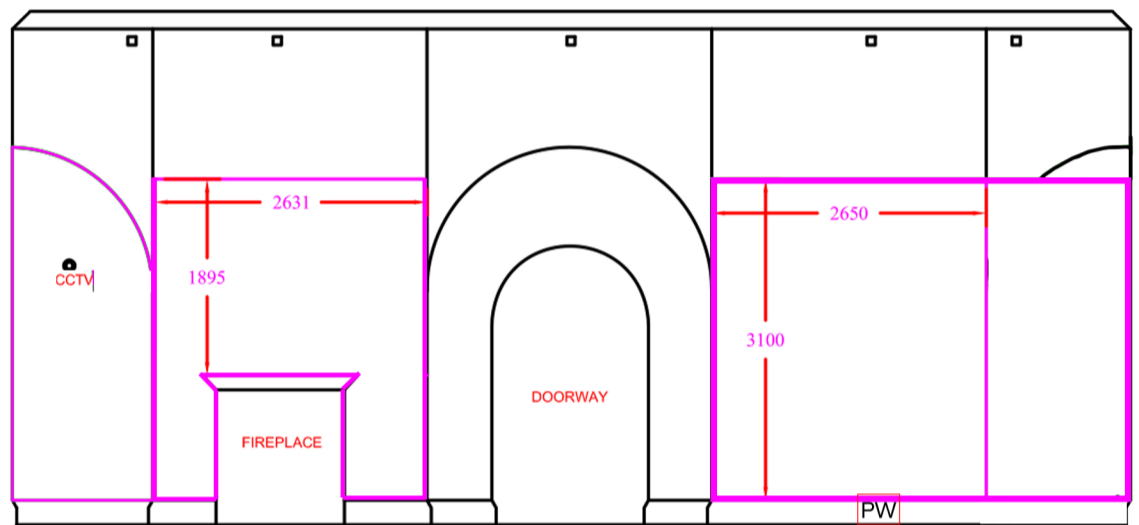

LONDON DESIGN BIENNALE

ROOM 20 (EW G42) EAST WING - SOMERSET HOUSE - ELEVATIONS

ELEVATION A

ELEVATION B

ELEVATION C

ELEVATION D

KEY

- Wifi Box
- Lighting track
- PW Double socket power point
- D Data Point (not automatically connected)
- Security Camera on wall
- Deliniates wooden panel that can be fixed to. Only these areas can be fixed to.

LONDON DESIGN BIENNALE

JOB:
London Design Biennale
Somerset House

East & South Wing
Overview

SCALE:
1:40 @ A3

Drawing Number:
EW

DATE:

STATUS:
Awaiting Gallery
Confirmation

REVISION:
1