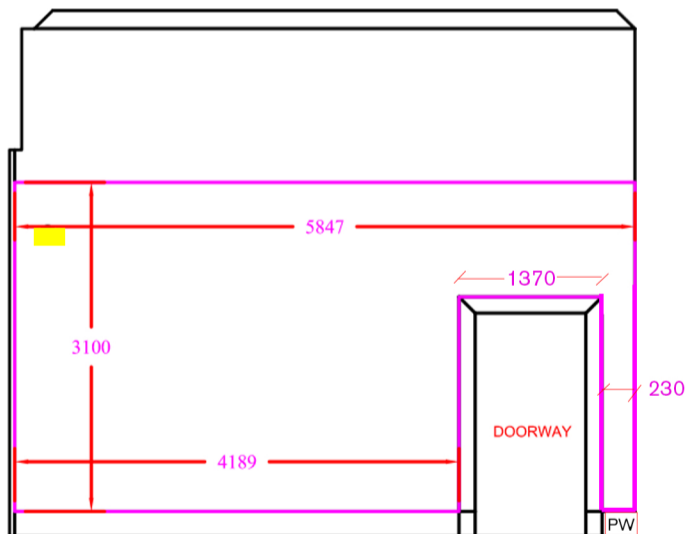

LONDON DESIGN BIENNALE

ROOM 20 (EW G42) EAST WING - SOMERSET HOUSE - ELEVATIONS

ELEVATION A

ELEVATION B

ELEVATION C

ELEVATION D

KEY

- Wifi Box
- Lighting track
- PW Double socket power point
- D Data Point (not automatically connected)
- Security Camera on wall
- Deliniates wooden panel that can be fixed to. Only these areas can be fixed to.

LONDON DESIGN BIENNALE

JOB:
London Design Biennale
Somerset House

East & South Wing
Overview

SCALE:
1:40 @ A3

Drawing Number:
EW

DATE:

STATUS:
Awaiting Gallery
Confirmation

REVISION:
1