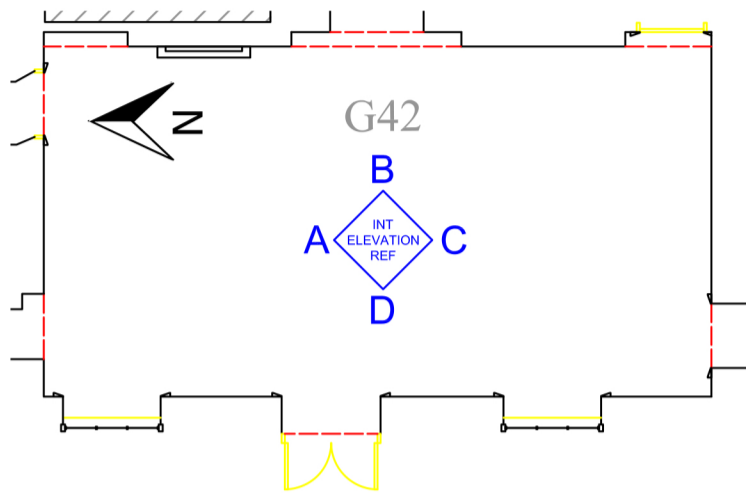

LONDON DESIGN BIENNALE

ROOM 20 (EW G42) EAST WING - SOMERSET HOUSE - ELEVATIONS

ELEVATION A

ELEVATION B

ELEVATION C

ELEVATION D

KEY

- Wifi Box
- Lighting track
- PW Double socket power point
- D Data Point (not automatically connected)
- Security Camera on wall
- Deliniates wooden panel that can be fixed to. Only these areas can be fixed to.

LONDON DESIGN BIENNALE

JOB:
London Design Biennale
Somerset House

East & South Wing
Overview

SCALE:
1:40 @ A3

Drawing Number:
EW

DATE:

STATUS:
Awaiting Gallery
Confirmation

REVISION:
1