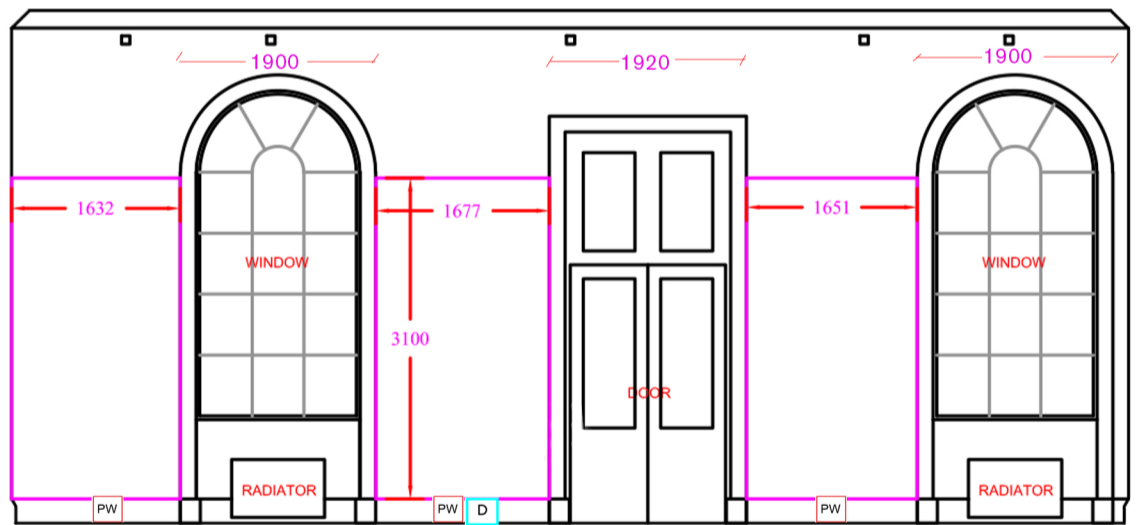

LONDON DESIGN BIENNALE

ROOM 20 (EW G42) EAST WING - SOMERSET HOUSE - ELEVATIONS

ELEVATION A

ELEVATION B

ELEVATION C

ELEVATION D

KEY

- Wifi Box
- Lighting track
- PW Double socket power point
- D Data Point (not automatically connected)
- Security Camera on wall
- Deliniates wooden panel that can be fixed to. Only these areas can be fixed to.

LONDON DESIGN BIENNALE

JOB:
London Design Biennale
Somerset House

East & South Wing
Overview

SCALE:
1:40 @ A3

Drawing Number:
EW

DATE:

STATUS:
Awaiting Gallery
Confirmation

REVISION:
1