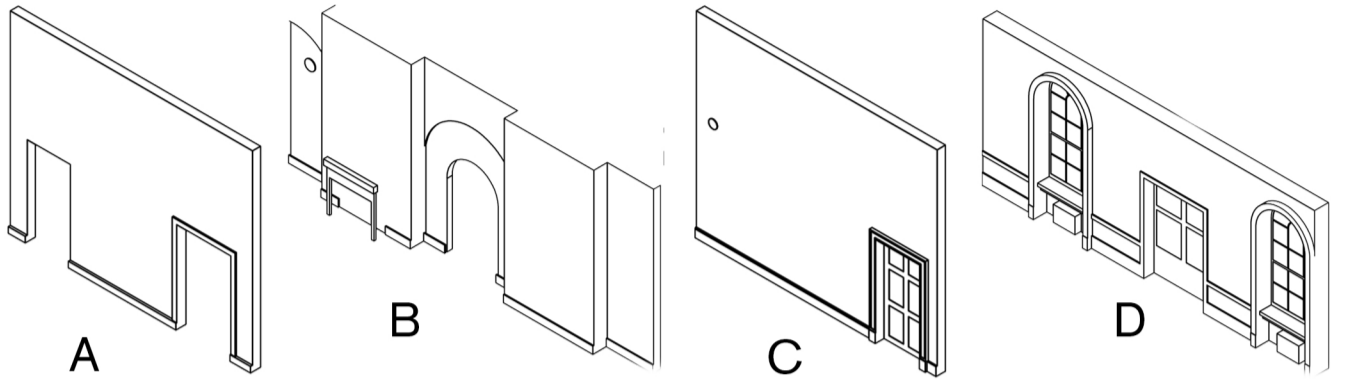

LONDON DESIGN BIENNALE

ROOM 20 (EW G42) EAST WING - SOMERSET HOUSE - ELEVATIONS

ELEVATION A

ELEVATION B

ELEVATION C

ELEVATION D

KEY

- Wifi Box
- Lighting track
- PW Double socket power point
- D Data Point (not automatically connected)
- Security Camera on wall
- Deliniates wooden panel that can be fixed to. Only these areas can be fixed to.

LONDON DESIGN BIENNALE

JOB:
London Design Biennale
Somerset House

East & South Wing
Overview

SCALE:
1:40 @ A3

Drawing Number:
EW

DATE:

STATUS:
Awaiting Gallery
Confirmation

REVISION:
1