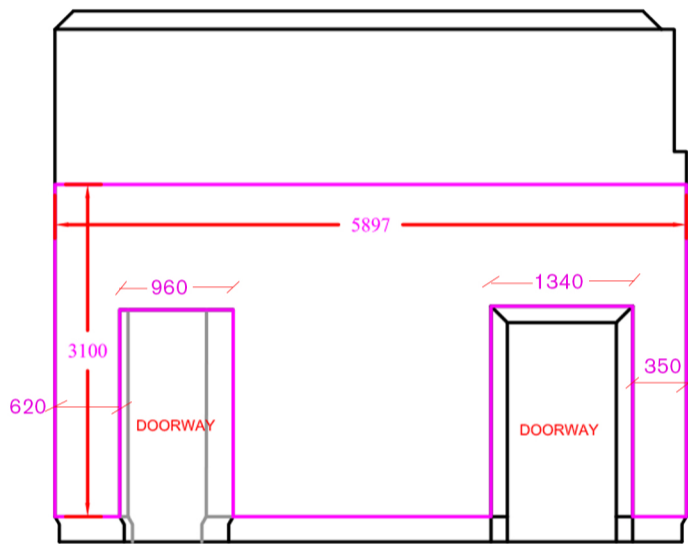

LONDON DESIGN BIENNALE

ROOM 20 (EW G42) EAST WING - SOMERSET HOUSE - ELEVATIONS

ELEVATION A

ELEVATION B

ELEVATION C

ELEVATION D

KEY

- Wifi Box
- Lighting track
- PW Double socket power point
- D Data Point (not automatically connected)
- Security Camera on wall
- Deliniates wooden panel that can be fixed to. Only these areas can be fixed to.

LONDON DESIGN BIENNALE

JOB:
London Design Biennale
Somerset House

East & South Wing
Overview

SCALE:
1:40 @ A3

Drawing Number:
EW

DATE:

STATUS:
Awaiting Gallery
Confirmation

REVISION:
1